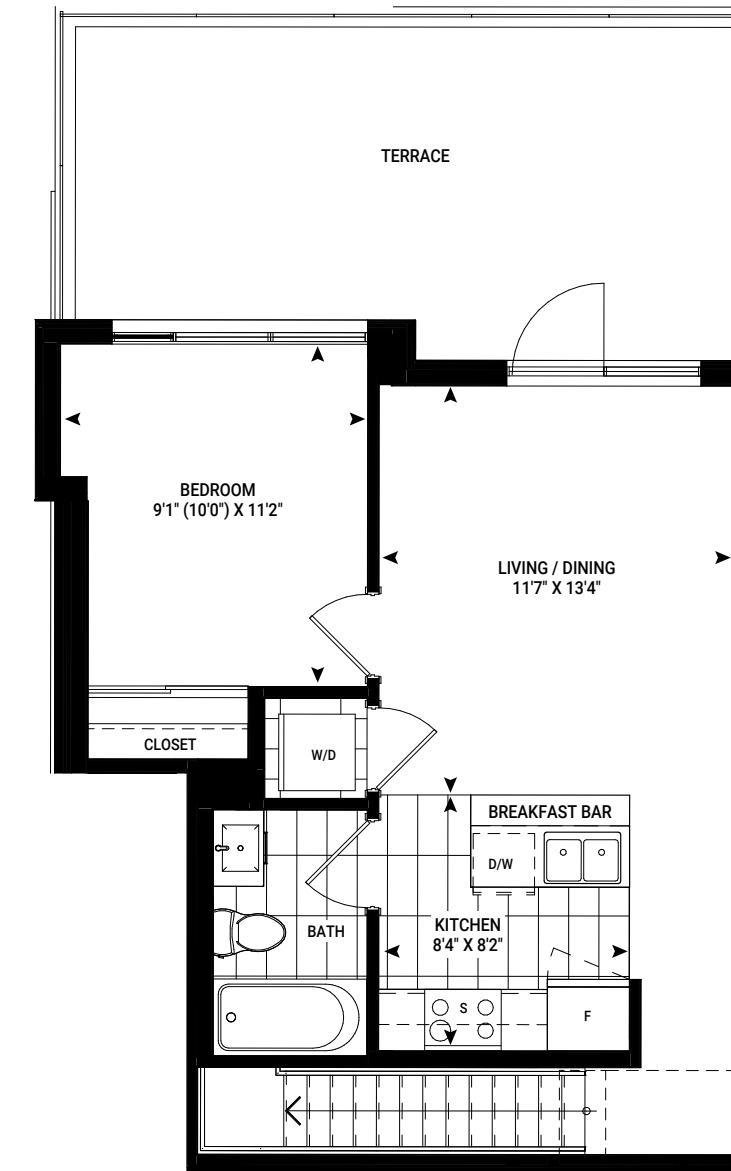

THE LIVE/WORK COLLECTION

New York

BLOCK 4B (END UNIT) - SUITE 502
1554 SQ FT + BALCONY 236 SQ FT

ENTRY LEVEL 1
END UNIT

Not to Scale. Materials, specifications and floor plans are subject to change without notice. Elevations may vary due to floor plan specifications. Actual usable floor space may vary from the stated floor area. E. & O.E.

LEVEL 2
END UNIT

Not to Scale. Materials, specifications and floor plans are subject to change without notice. Elevations may vary due to floor plan specifications. Actual usable floor space may vary from the stated floor area. E. & O.E.