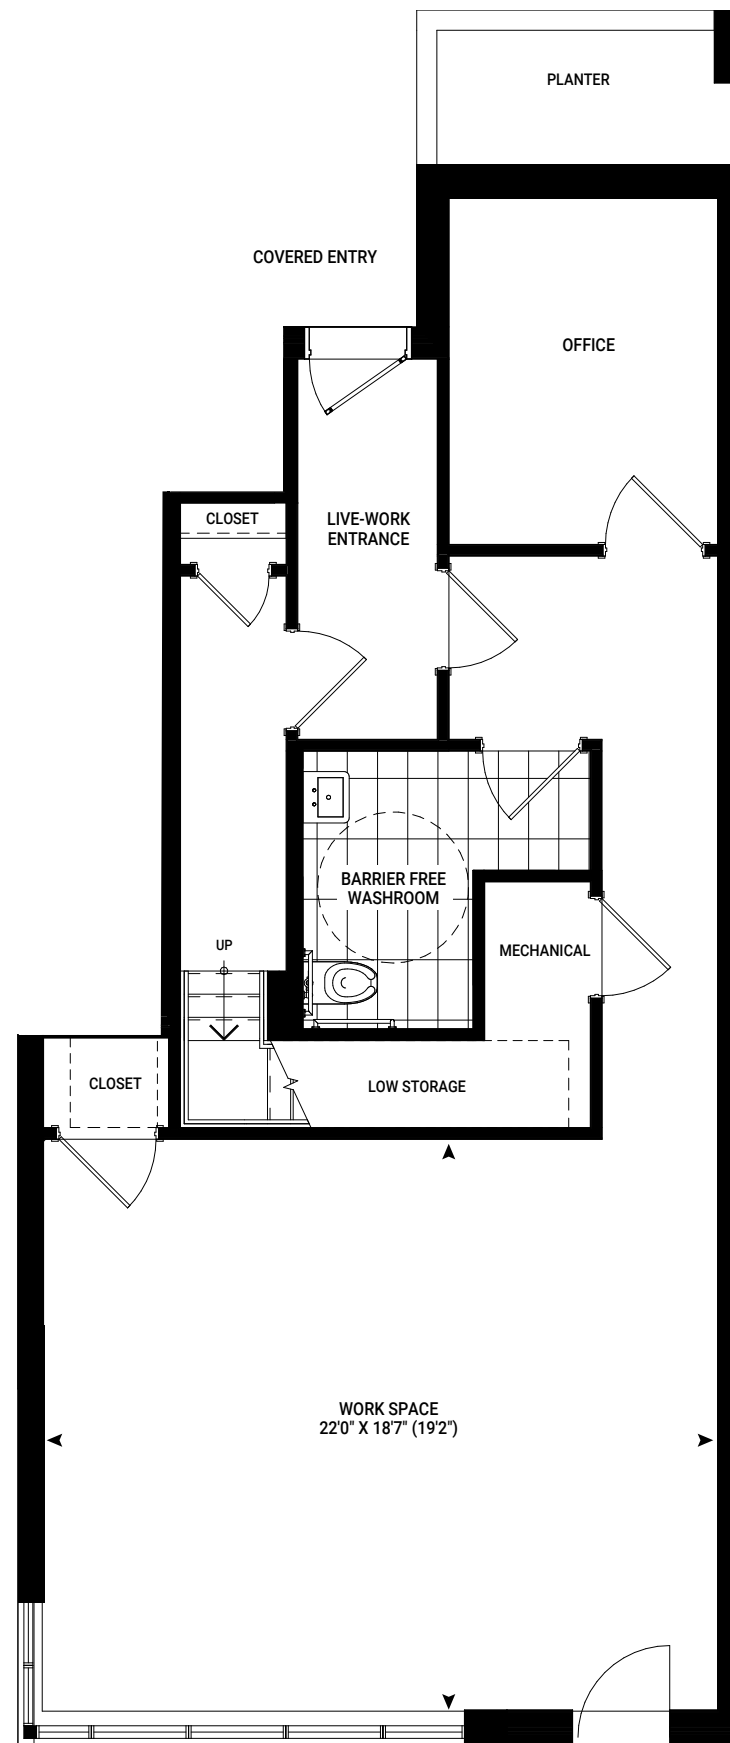

THE LIVE/WORK COLLECTION

New York

BLOCK 4B (END UNIT) - SUITE 502
1554 SQ FT + BALCONY 236 SQ FT

ENTRY LEVEL 1
END UNIT

Not to Scale. Materials, specifications and floor plans are subject to change without notice. Elevations may vary due to floor plan specifications. Actual usable floor space may vary from the stated floor area. E. & O.E.

LEVEL 2
END UNIT

Not to Scale. Materials, specifications and floor plans are subject to change without notice. Elevations may vary due to floor plan specifications. Actual usable floor space may vary from the stated floor area. E. & O.E.