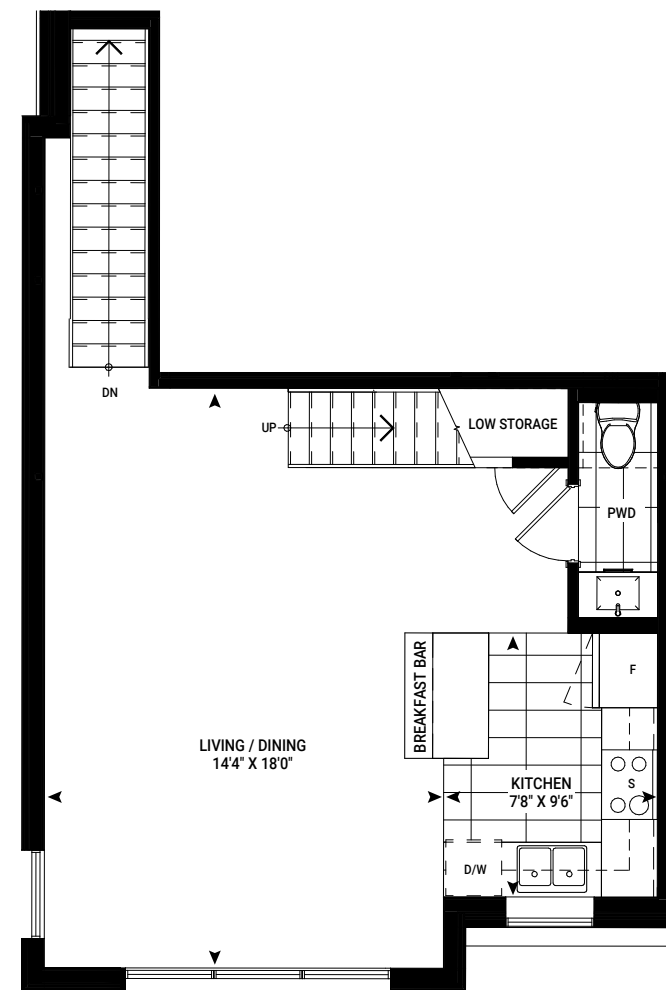

THE LIVE/WORK COLLECTION

*Sydney*

BLOCK 4B (END UNIT) - SUITE 501  
2020 SQ FT + ROOFTOP TERRACE 471 SQ FT

ENTRY LEVEL 1  
END UNIT

LEVEL 2  
END UNIT

LEVEL 3  
END UNIT

ROOFTOP LEVEL  
END UNIT