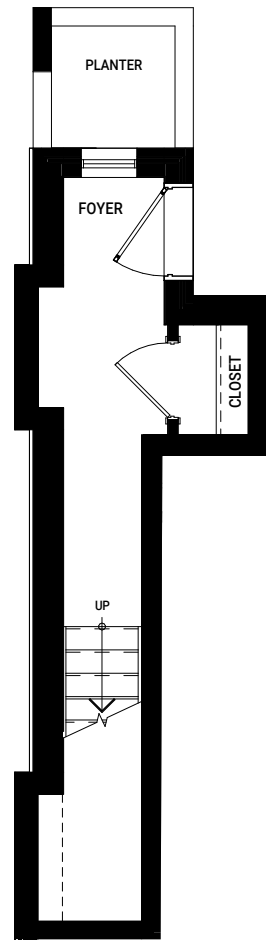

THE LIVE/WORK COLLECTION

*Sydney*

BLOCK 4B (END UNIT) - SUITE 501  
2020 SQ FT + ROOFTOP TERRACE 471 SQ FT

ENTRY LEVEL 1  
END UNIT

LEVEL 2  
END UNIT

LEVEL 3  
END UNIT

ROOFTOP LEVEL  
END UNIT