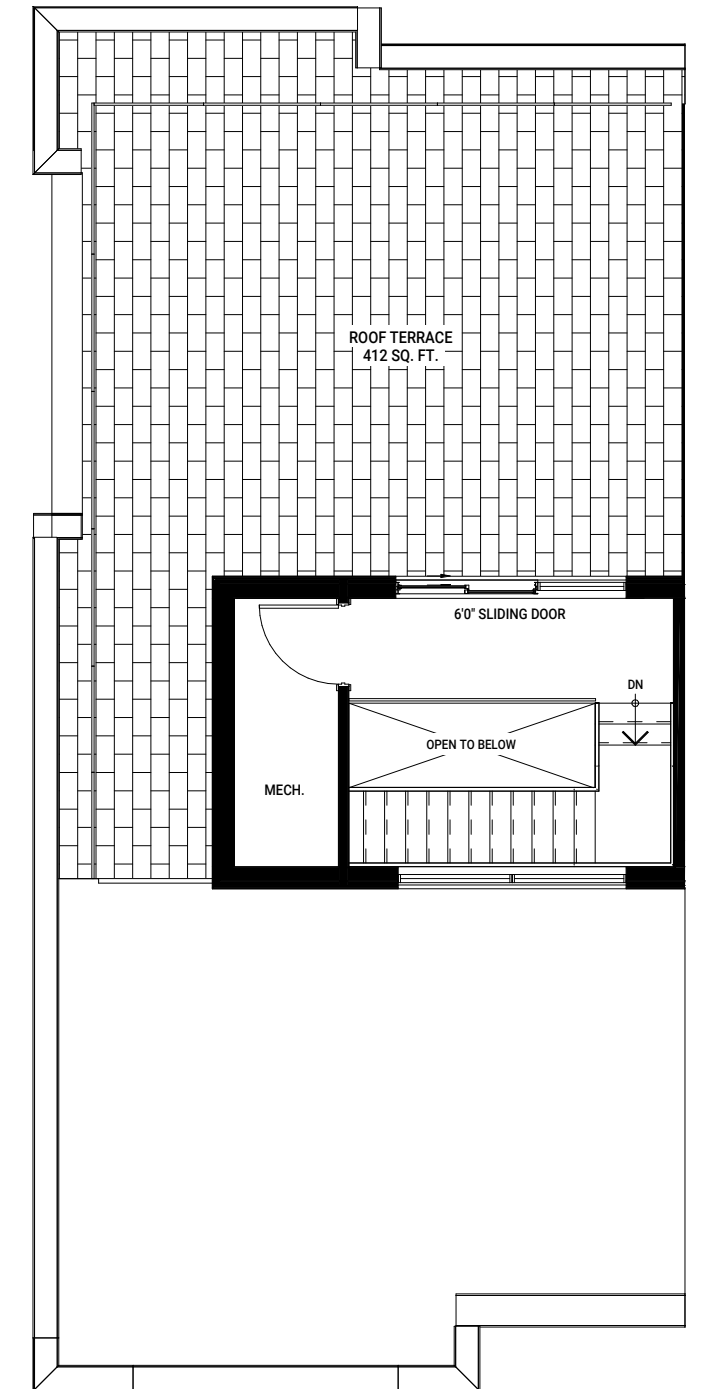

THE LIVE/WORK COLLECTION

*Sydney*

BLOCK 4B (END UNIT) - SUITE 501  
2020 SQ FT + ROOFTOP TERRACE 471 SQ FT

ENTRY LEVEL 1  
END UNIT

LEVEL 2  
END UNIT

LEVEL 3  
END UNIT

ROOFTOP LEVEL  
END UNIT