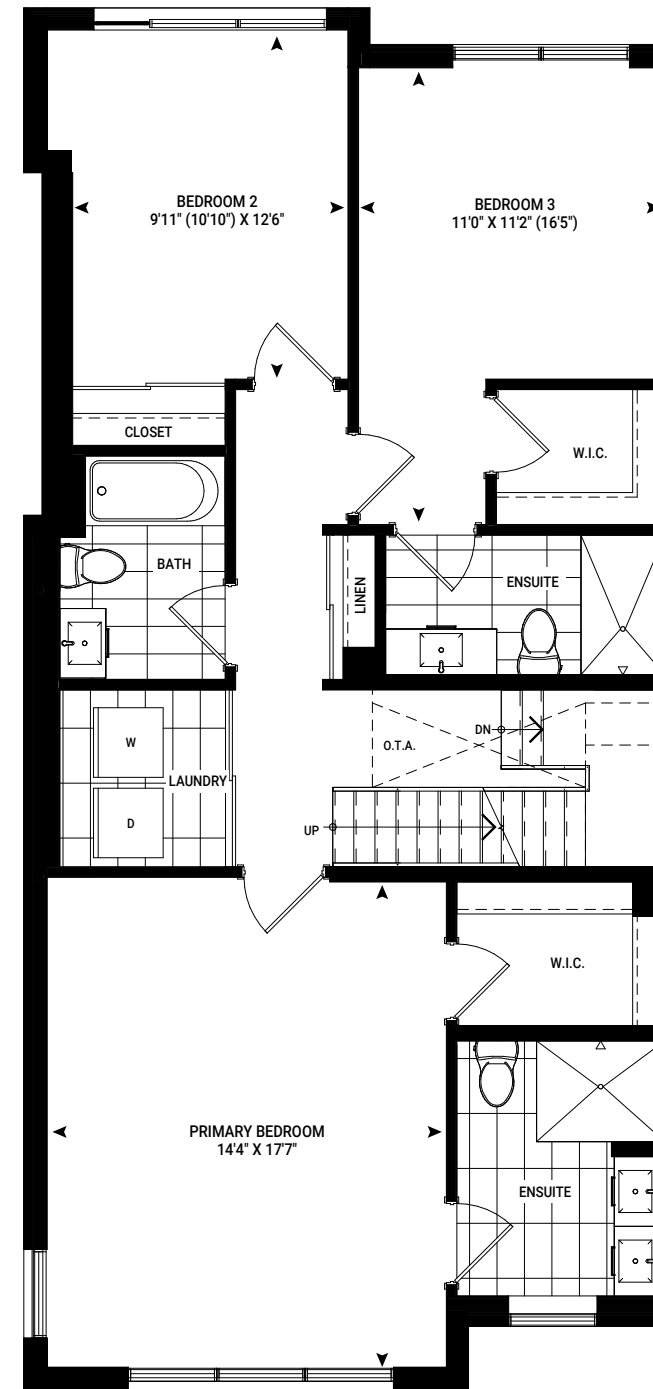

THE LIVE/WORK COLLECTION

*Sydney*

BLOCK 4B (END UNIT) - SUITE 501  
2020 SQ FT + ROOFTOP TERRACE 471 SQ FT

ENTRY LEVEL 1  
END UNIT

LEVEL 2  
END UNIT

LEVEL 3  
END UNIT

ROOFTOP LEVEL  
END UNIT