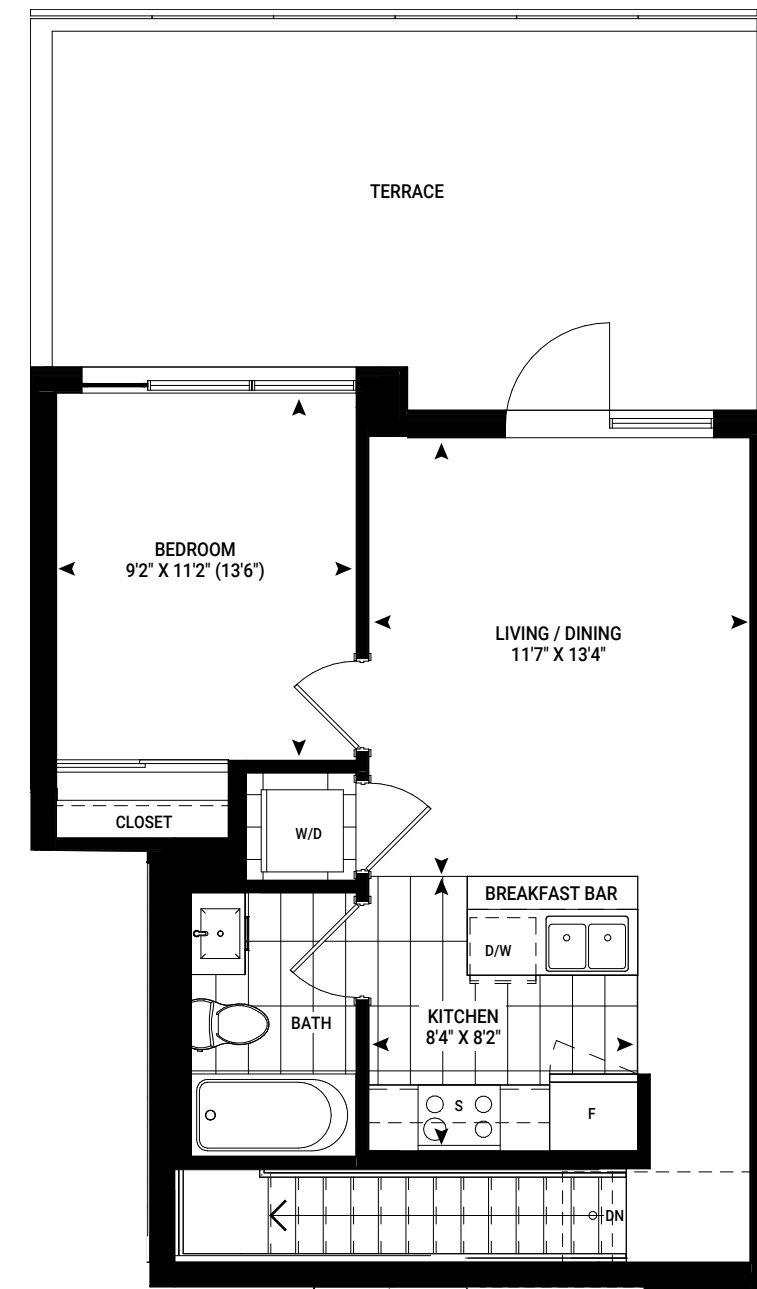

THE LIVE/WORK COLLECTION

*Barcelona*

BLOCK 4A - SUITE 506  
1524 SQ FT + BALCONY 251 SQ FT

ENTRY LEVEL 1

Not to Scale. Materials, specifications and floor plans are subject to change without notice. Elevations may vary due to floor plan specifications. Actual usable floor space may vary from the stated floor area. E. & O.E.

LEVEL 2

Not to Scale. Materials, specifications and floor plans are subject to change without notice. Elevations may vary due to floor plan specifications. Actual usable floor space may vary from the stated floor area. E. & O.E.