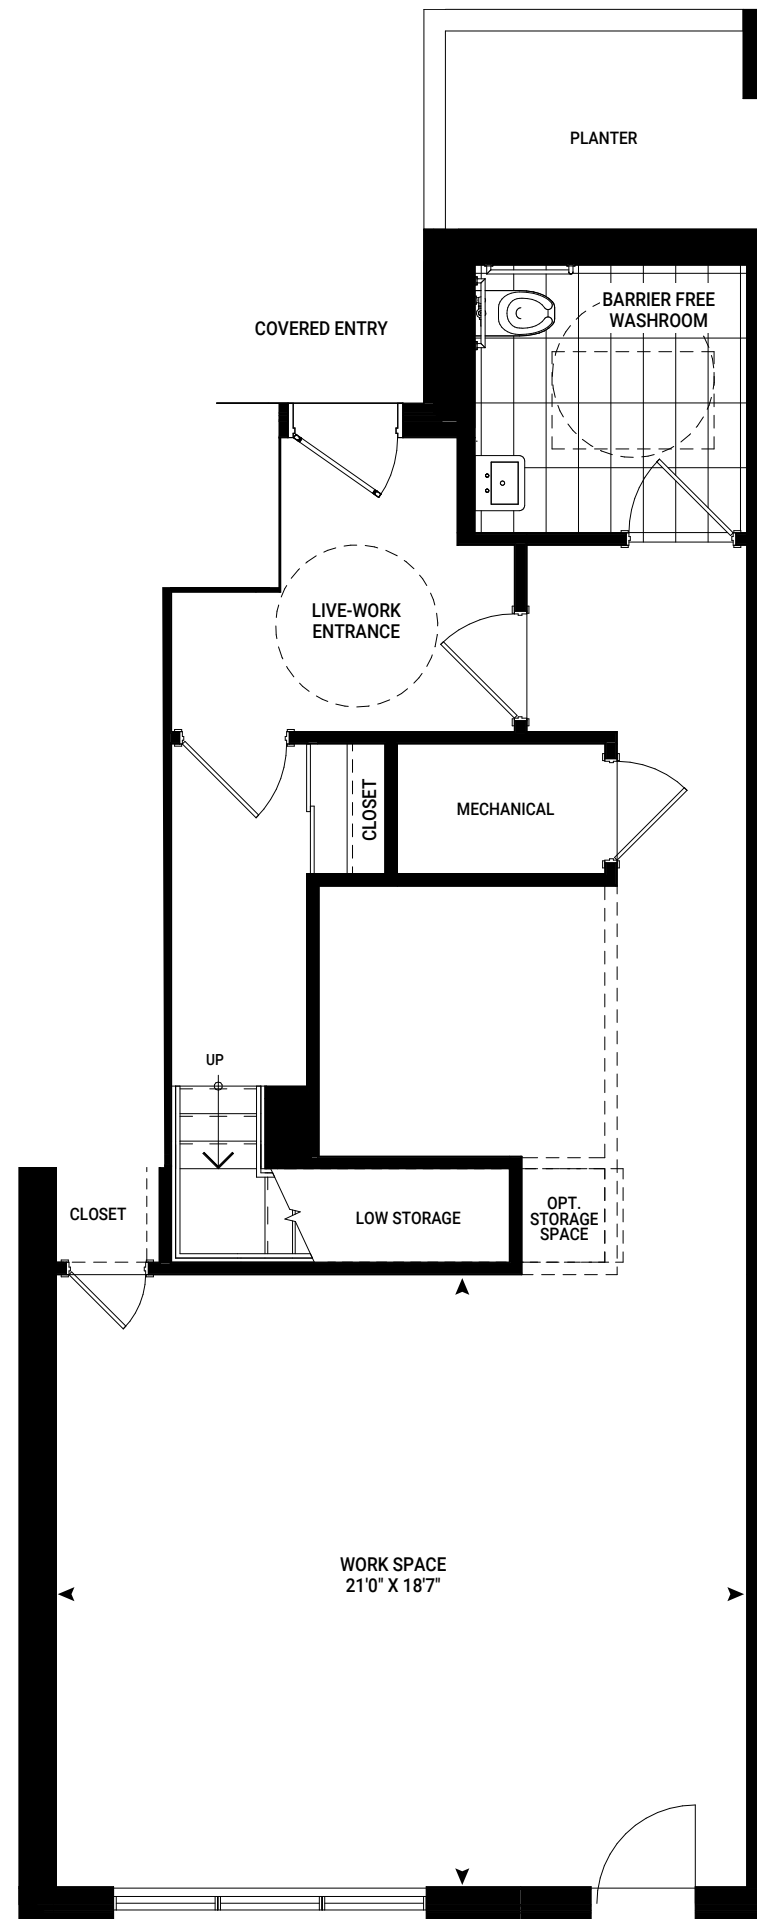

THE LIVE/WORK COLLECTION

*Barcelona*

BLOCK 4A - SUITE 506  
1524 SQ FT + BALCONY 251 SQ FT

ENTRY LEVEL 1

Not to Scale. Materials, specifications and floor plans are subject to change without notice. Elevations may vary due to floor plan specifications. Actual usable floor space may vary from the stated floor area. E. & O.E.

LEVEL 2

Not to Scale. Materials, specifications and floor plans are subject to change without notice. Elevations may vary due to floor plan specifications. Actual usable floor space may vary from the stated floor area. E. & O.E.