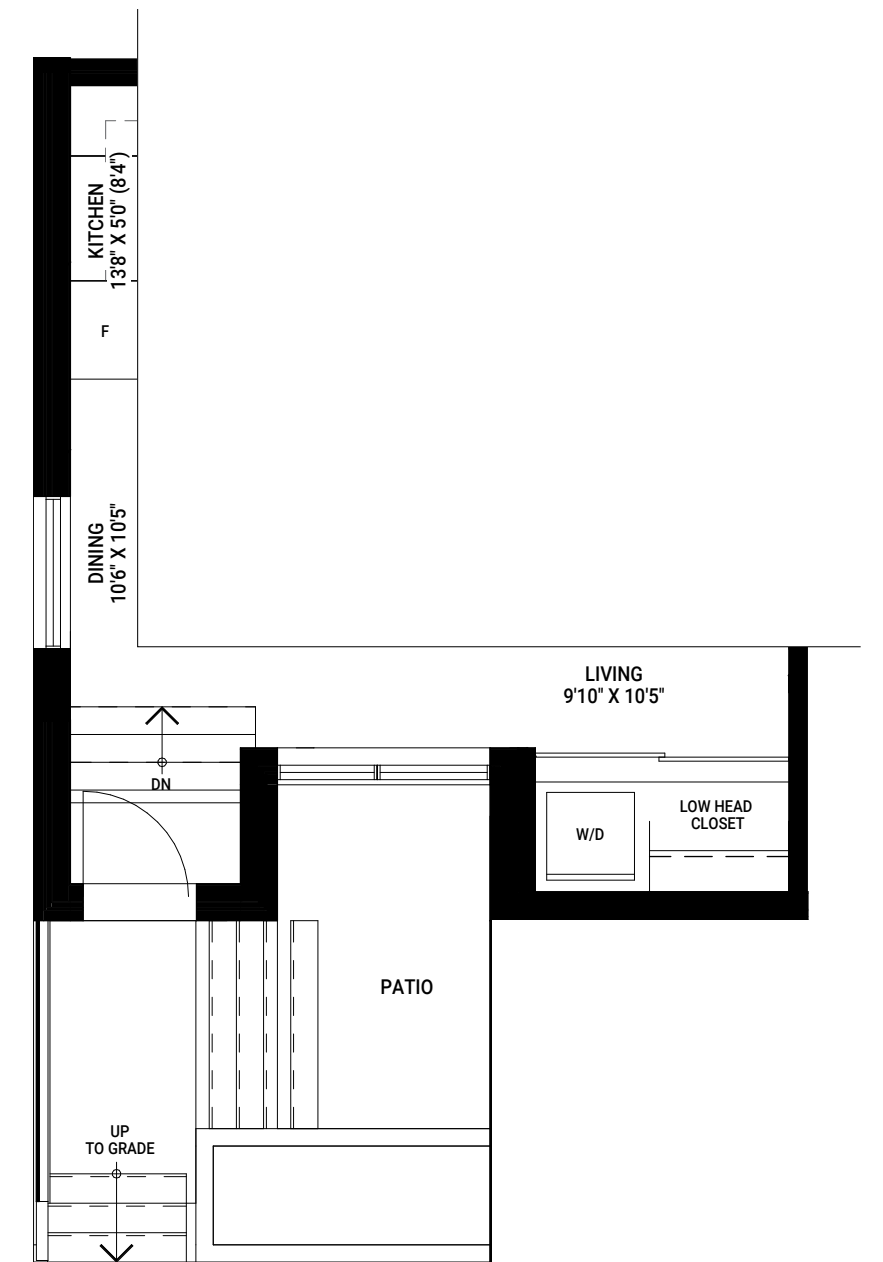

THE PATIO COLLECTION

Venice

BLOCK 1 & 2 - LOWER UNIT
901 - 905 SQ FT + PATIO 101 - 117 SQ FT

LEVEL 2

LEVEL 1

LEVEL 2 END UNIT

LEVEL 1 END UNIT

Not to Scale. Materials, specifications and floor plans are subject to change without notice. Elevations may vary due to floor plan specifications. Actual usable floor space may vary from the stated floor area. E. & O.E.