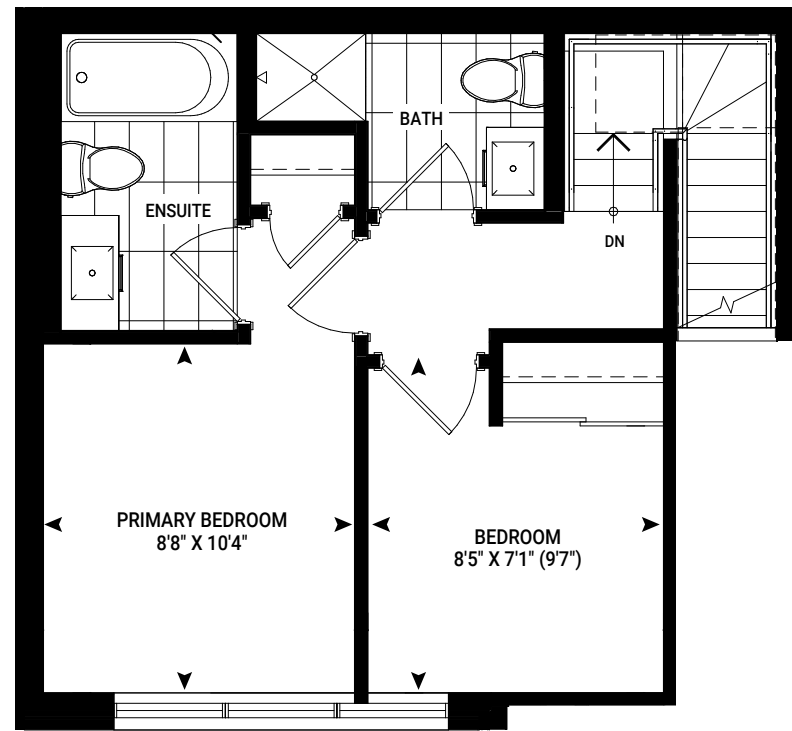

THE PATIO COLLECTION

Venice

BLOCK 1 & 2 - LOWER UNIT
901 - 905 SQ FT + PATIO 101 - 117 SQ FT

LEVEL 2

LEVEL 1

LEVEL 2 END UNIT

LEVEL 1 END UNIT

Not to Scale. Materials, specifications and floor plans are subject to change without notice. Elevations may vary due to floor plan specifications. Actual usable floor space may vary from the stated floor area. E. & O.E.