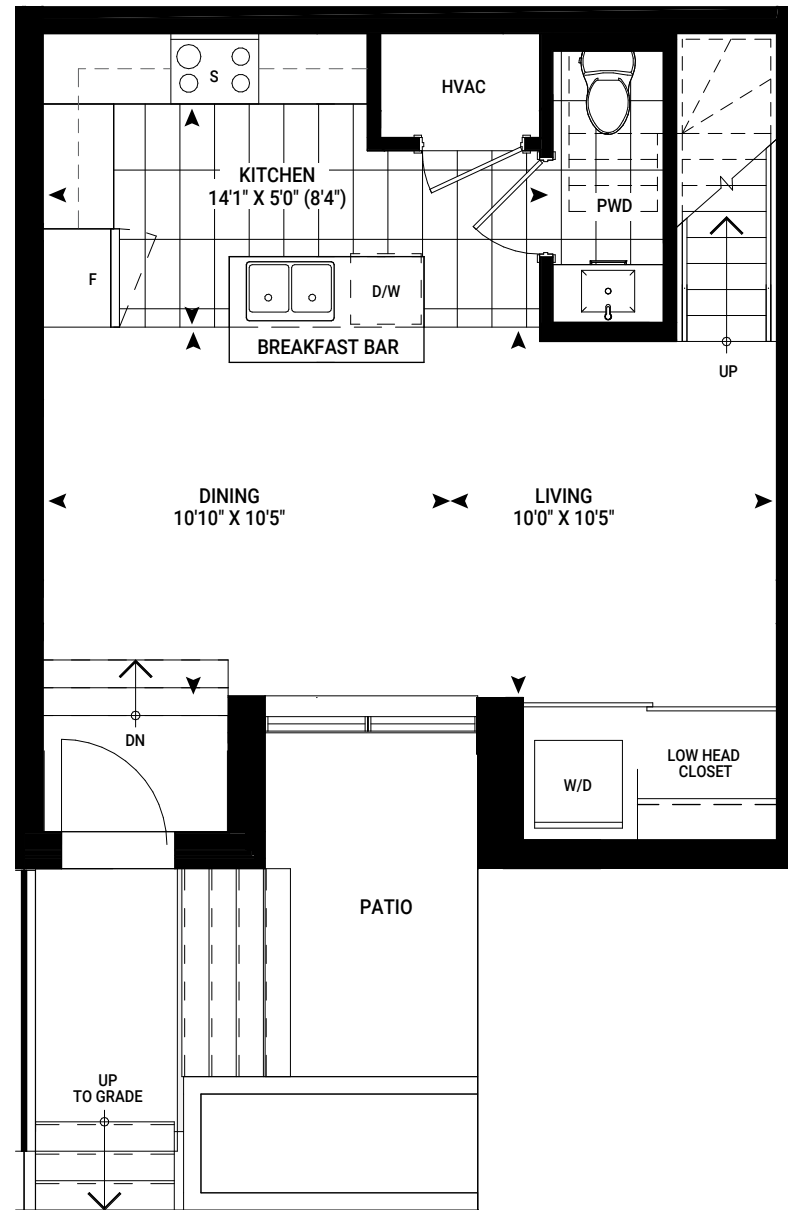

THE PATIO COLLECTION

Venice

BLOCK 1 & 2 - LOWER UNIT
901 - 905 SQ FT + PATIO 101 - 117 SQ FT

LEVEL 2

LEVEL 1

LEVEL 2 END UNIT

LEVEL 1 END UNIT

Not to Scale. Materials, specifications and floor plans are subject to change without notice. Elevations may vary due to floor plan specifications. Actual usable floor space may vary from the stated floor area. E. & O.E.