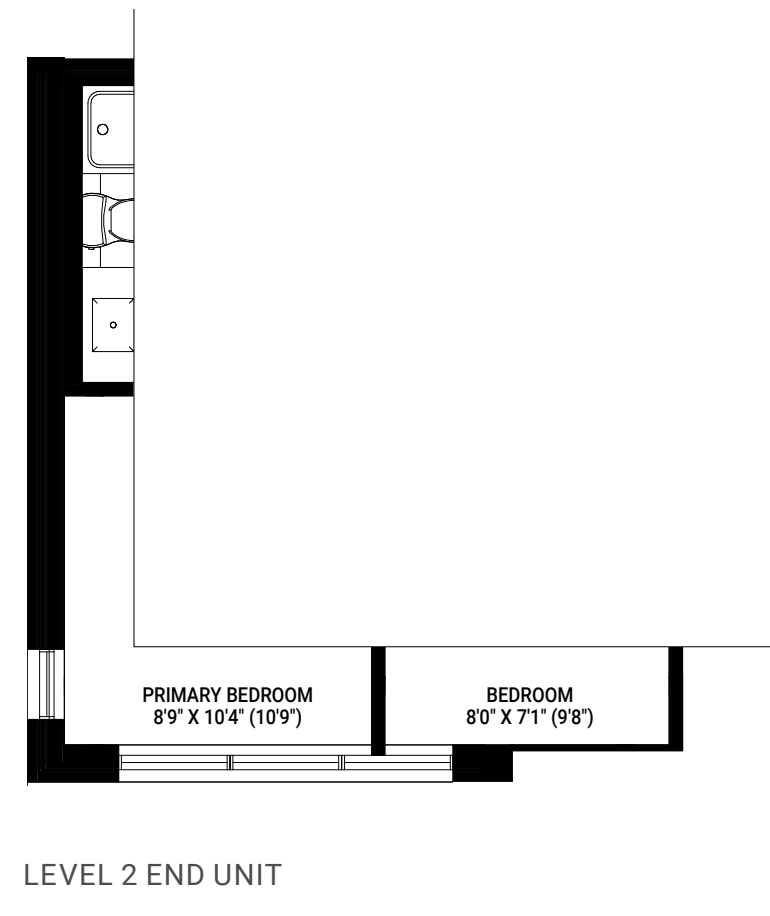

THE PATIO COLLECTION

Venice

BLOCK 1 & 2 - LOWER UNIT
901 - 905 SQ FT + PATIO 101 - 117 SQ FT

LEVEL 2

LEVEL 1

LEVEL 2 END UNIT

LEVEL 1 END UNIT

Not to Scale. Materials, specifications and floor plans are subject to change without notice. Elevations may vary due to floor plan specifications. Actual usable floor space may vary from the stated floor area. E. & O.E.