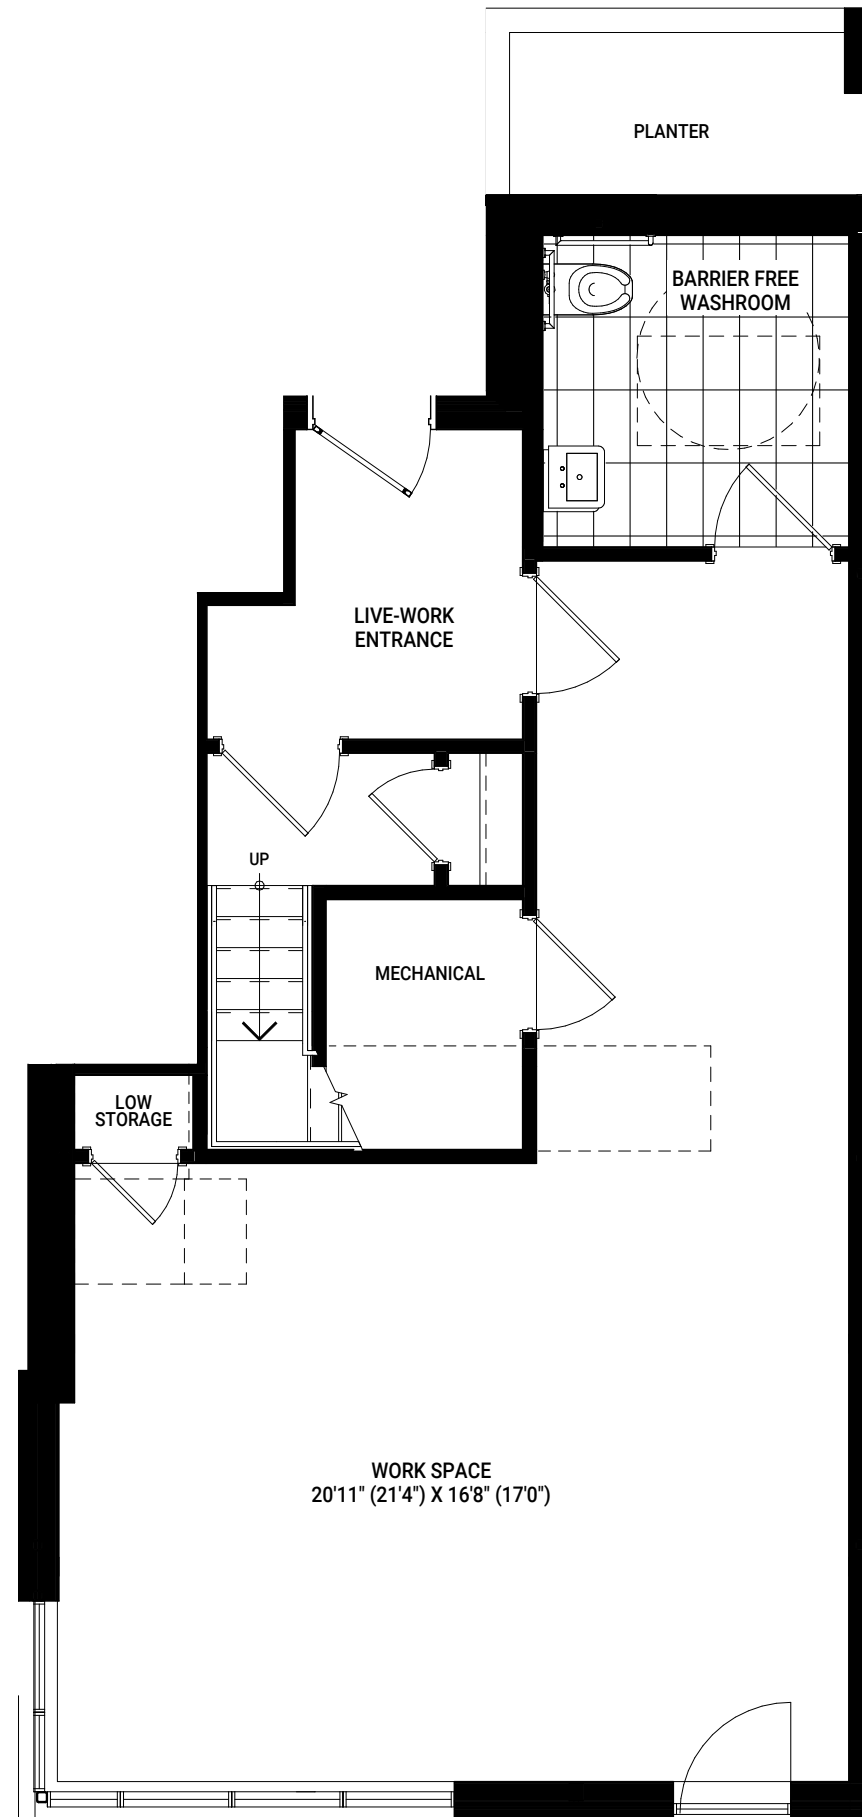

# THE LIVE/WORK COLLECTION

*Vienna*

BLOCK 3 SHORT END - SUITE 307  
1453 SQ FT + BALCONY 123 SQ FT

ENTRY LEVEL 1

Not to Scale. Materials, specifications and floor plans are subject to change without notice. Elevations may vary due to floor plan specifications. Actual usable floor space may vary from the stated floor area. E. & O.E.

LEVEL 2

Not to Scale. Materials, specifications and floor plans are subject to change without notice. Elevations may vary due to floor plan specifications. Actual usable floor space may vary from the stated floor area. E. & O.E.