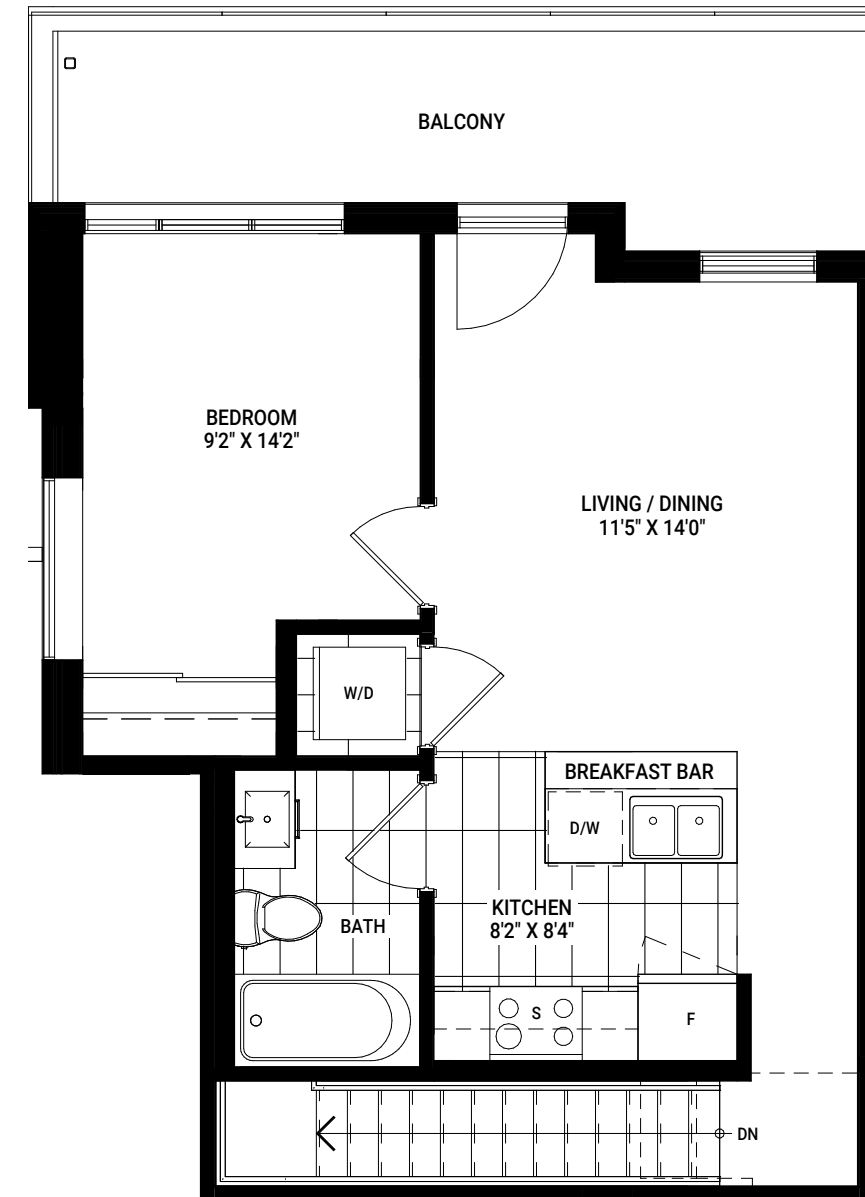

# THE LIVE/WORK COLLECTION

*Vienna*

BLOCK 3 SHORT END - SUITE 307  
1453 SQ FT + BALCONY 123 SQ FT

ENTRY LEVEL 1

Not to Scale. Materials, specifications and floor plans are subject to change without notice. Elevations may vary due to floor plan specifications. Actual usable floor space may vary from the stated floor area. E. & O.E.

LEVEL 2

Not to Scale. Materials, specifications and floor plans are subject to change without notice. Elevations may vary due to floor plan specifications. Actual usable floor space may vary from the stated floor area. E. & O.E.