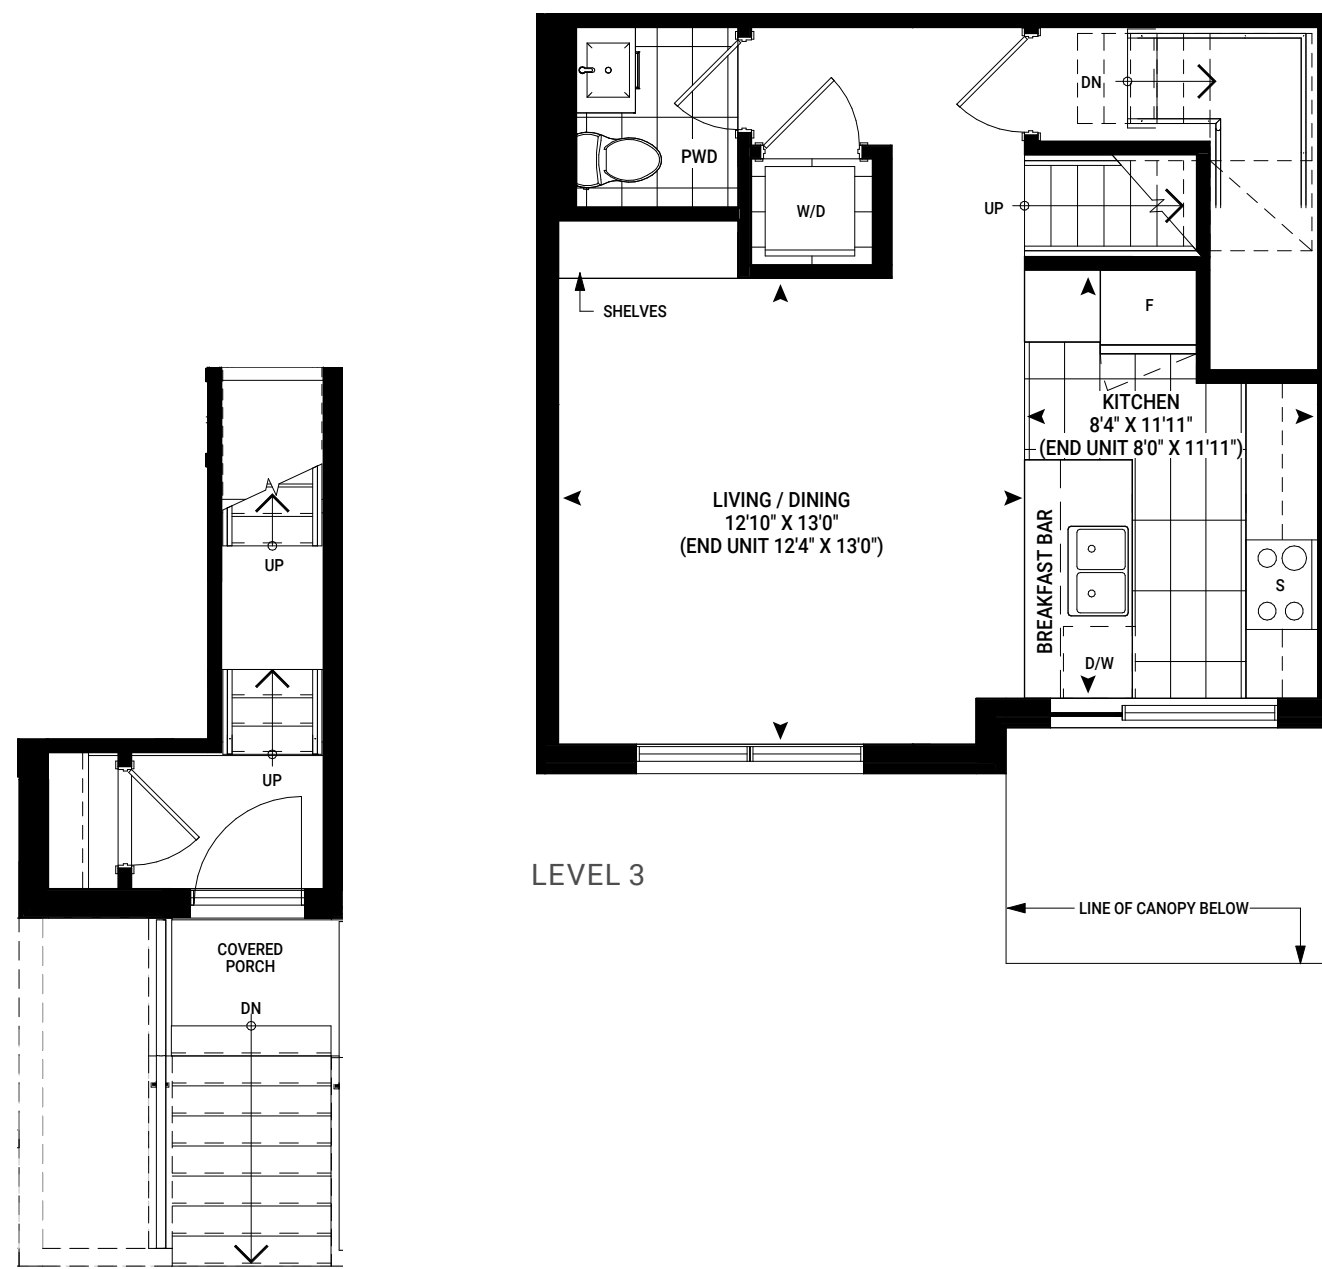

THE ROOFTOP COLLECTION

Paris

BLOCK 1 & 2 - UPPER UNIT
1108 - 1116 SQ FT + ROOFTOP TERRACE 266 - 282 SQ FT

ENTRY LEVEL 1