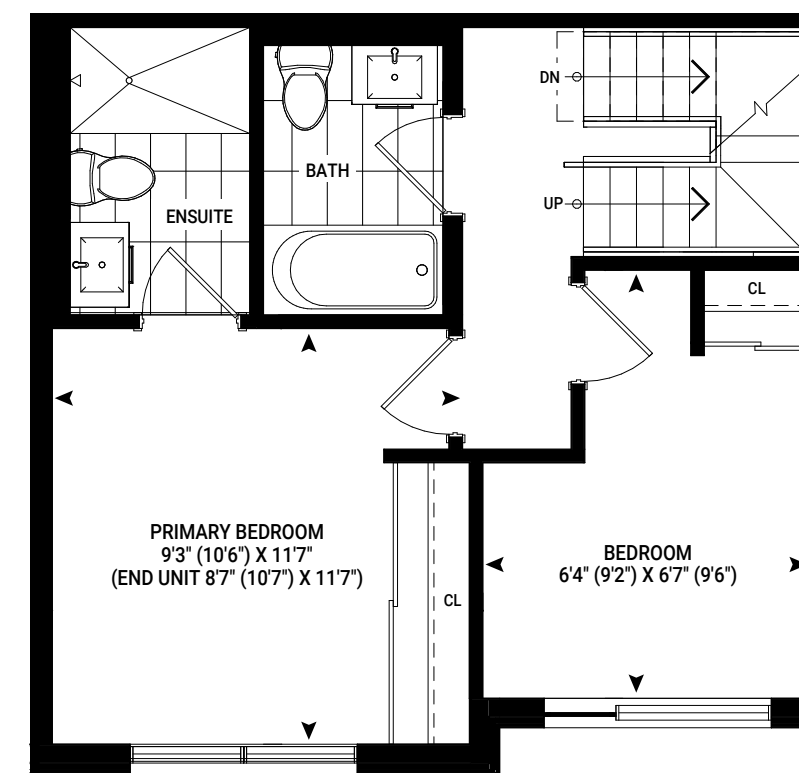

THE ROOFTOP COLLECTION

Paris

BLOCK 1 & 2 - UPPER UNIT
1108 - 1116 SQ FT + ROOFTOP TERRACE 266 - 282 SQ FT

ENTRY LEVEL 1