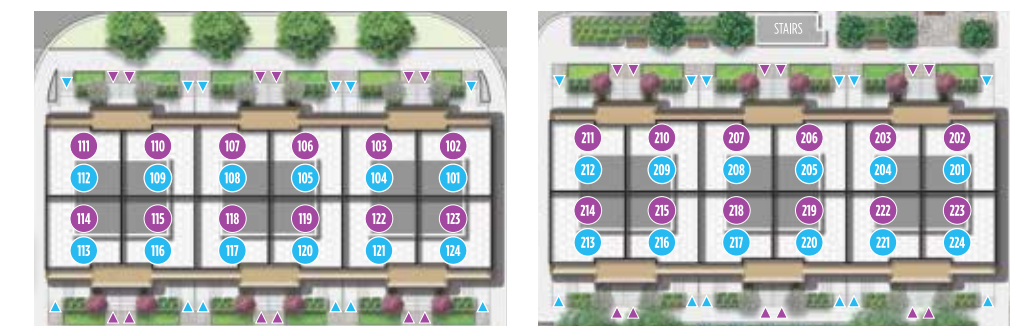

THE ROOFTOP COLLECTION

Paris

BLOCK 1 & 2 - UPPER UNIT
1108 - 1116 SQ FT + ROOFTOP TERRACE 266 - 282 SQ FT