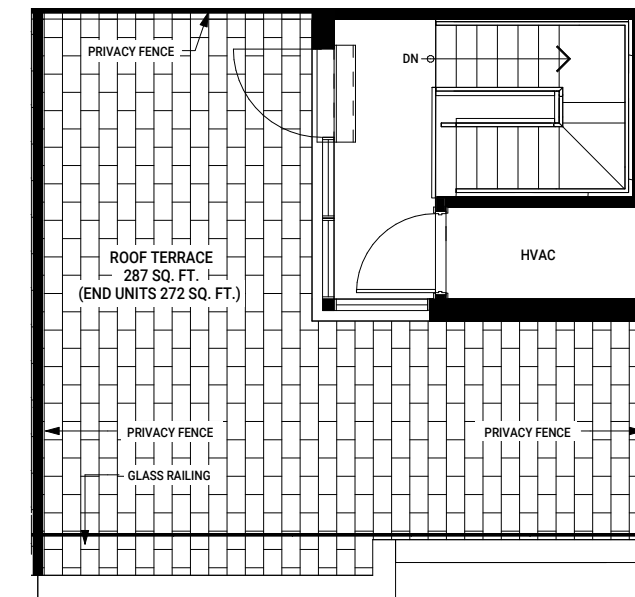

THE ROOFTOP COLLECTION

Paris

BLOCK 1 & 2 - UPPER UNIT
1108 - 1116 SQ FT + ROOFTOP TERRACE 266 - 282 SQ FT

ENTRY LEVEL 1