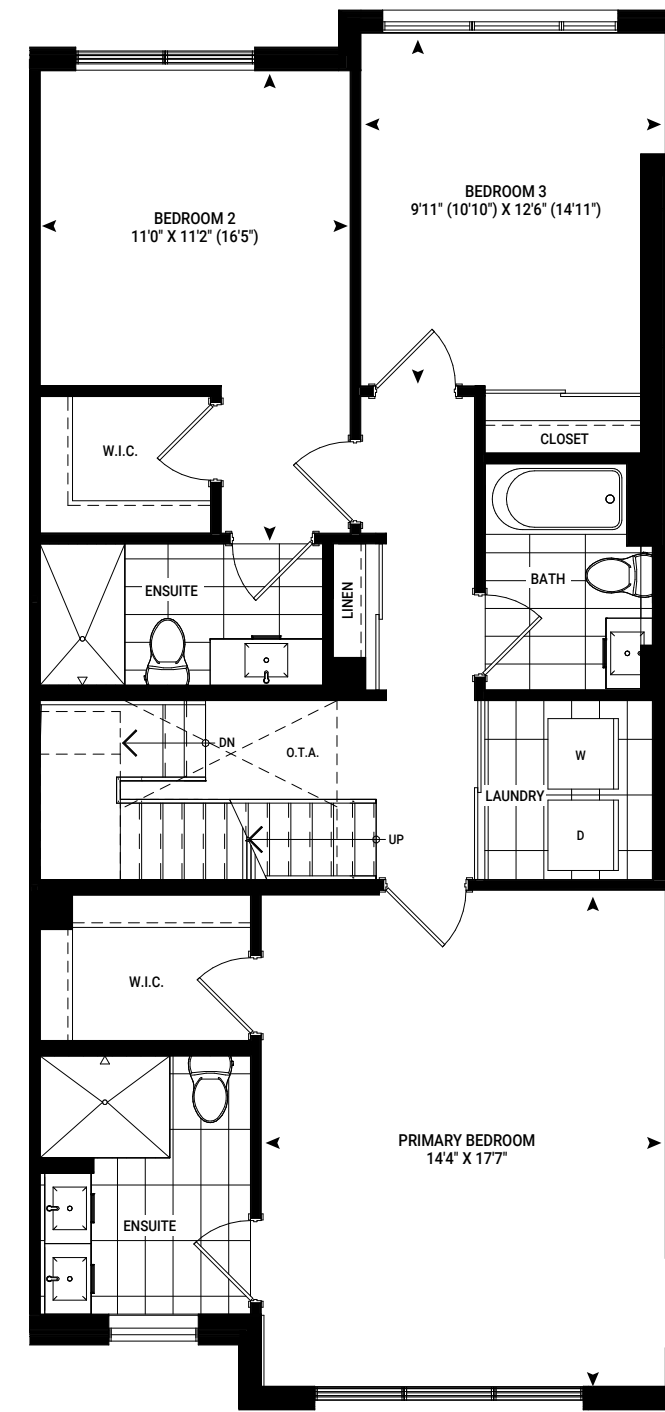

THE LIVE/WORK COLLECTION

Berlin

BLOCK 4A (END UNIT) - SUITE 508
2021 SQ FT + ROOFTOP TERRACE 472 SQ FT

ENTRY LEVEL 1
END UNIT

LEVEL 2
END UNIT

LEVEL 3
END UNIT

ROOFTOP LEVEL
END UNIT