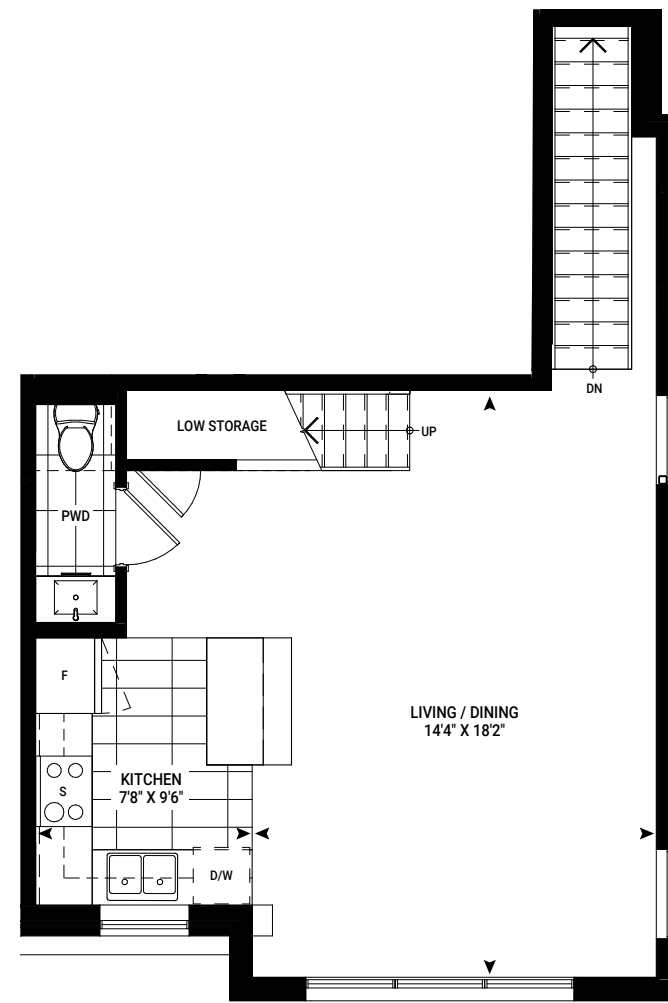

THE LIVE/WORK COLLECTION

Berlin

BLOCK 4A (END UNIT) - SUITE 508
2021 SQ FT + ROOFTOP TERRACE 472 SQ FT

ENTRY LEVEL 1
END UNIT

LEVEL 2
END UNIT

LEVEL 3
END UNIT

ROOFTOP LEVEL
END UNIT