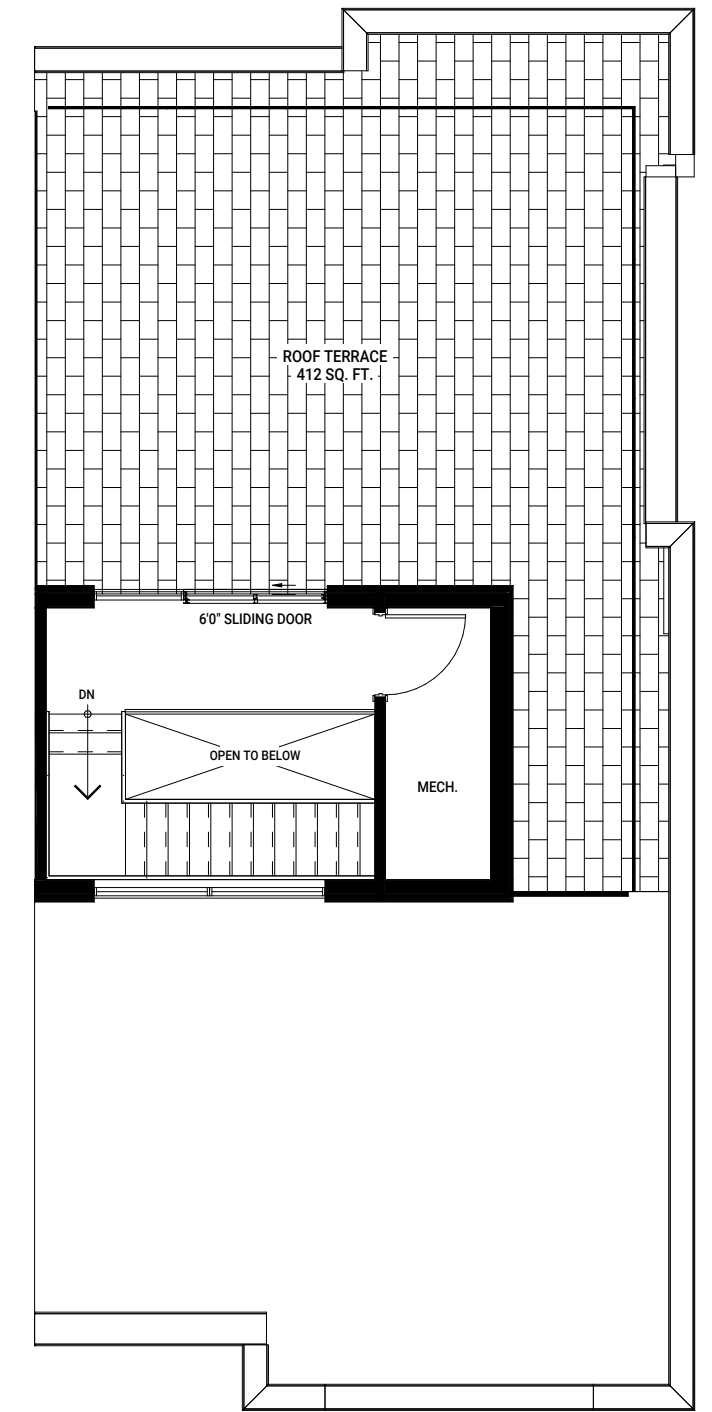

THE LIVE/WORK COLLECTION

Berlin

BLOCK 4A (END UNIT) - SUITE 508
2021 SQ FT + ROOFTOP TERRACE 472 SQ FT

ENTRY LEVEL 1
END UNIT

LEVEL 2
END UNIT

LEVEL 3
END UNIT

ROOFTOP LEVEL
END UNIT