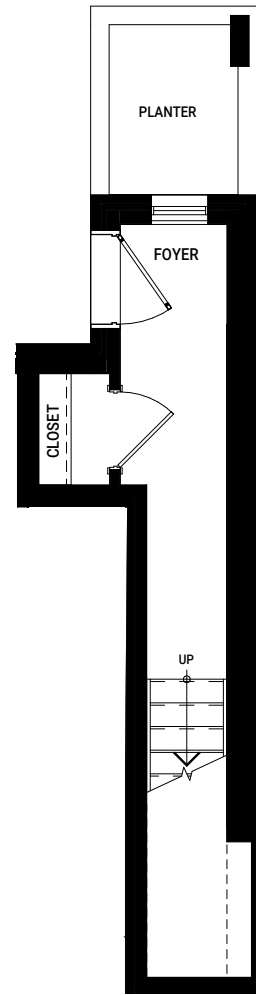

THE LIVE/WORK COLLECTION

Berlin

BLOCK 4A (END UNIT) - SUITE 508
2021 SQ FT + ROOFTOP TERRACE 472 SQ FT

ENTRY LEVEL 1
END UNIT

LEVEL 2
END UNIT

LEVEL 3
END UNIT

ROOFTOP LEVEL
END UNIT