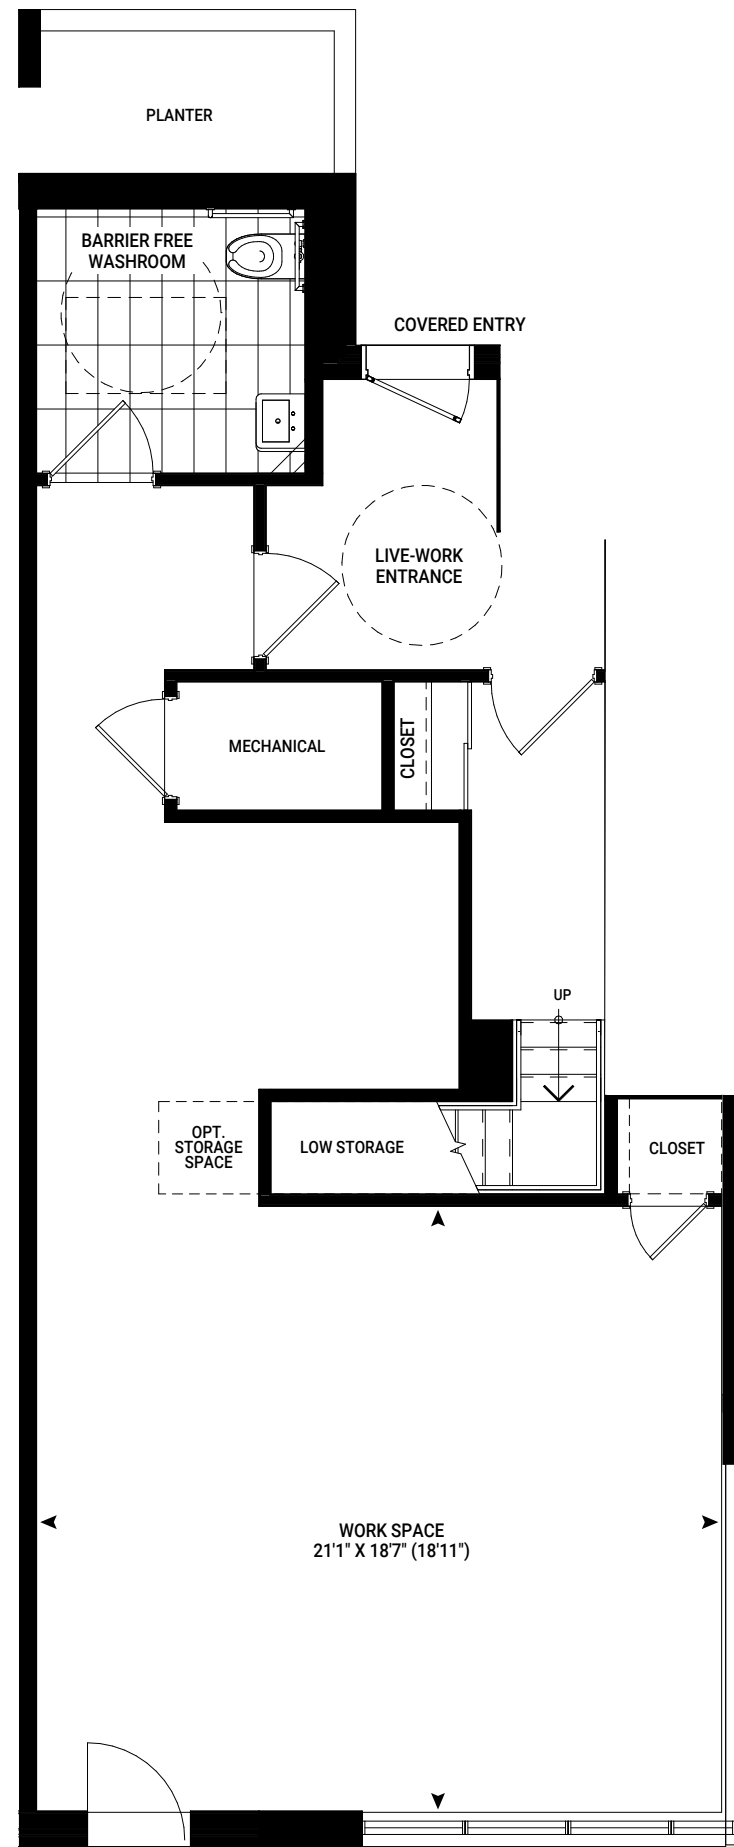

THE LIVE/WORK COLLECTION

Edinburgh

BLOCK 4B - SUITE 503
1522 SQ FT + BALCONY 230 SQ FT

ENTRY LEVEL 1

Not to Scale. Materials, specifications and floor plans are subject to change without notice. Elevations may vary due to floor plan specifications. Actual usable floor space may vary from the stated floor area. E. & O.E.

LEVEL 2

Not to Scale. Materials, specifications and floor plans are subject to change without notice. Elevations may vary due to floor plan specifications. Actual usable floor space may vary from the stated floor area. E. & O.E.