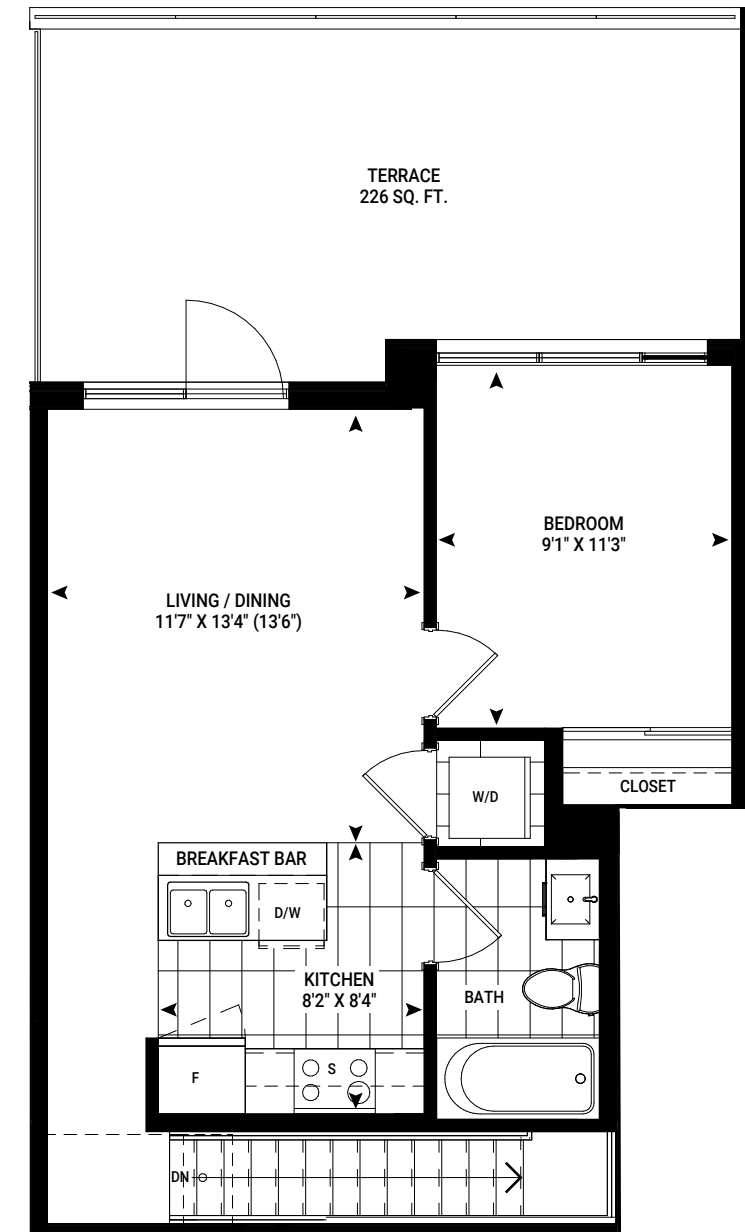

THE LIVE/WORK COLLECTION

Edinburgh

BLOCK 4B - SUITE 503
1522 SQ FT + BALCONY 230 SQ FT

ENTRY LEVEL 1

Not to Scale. Materials, specifications and floor plans are subject to change without notice. Elevations may vary due to floor plan specifications. Actual usable floor space may vary from the stated floor area. E. & O.E.

LEVEL 2

Not to Scale. Materials, specifications and floor plans are subject to change without notice. Elevations may vary due to floor plan specifications. Actual usable floor space may vary from the stated floor area. E. & O.E.