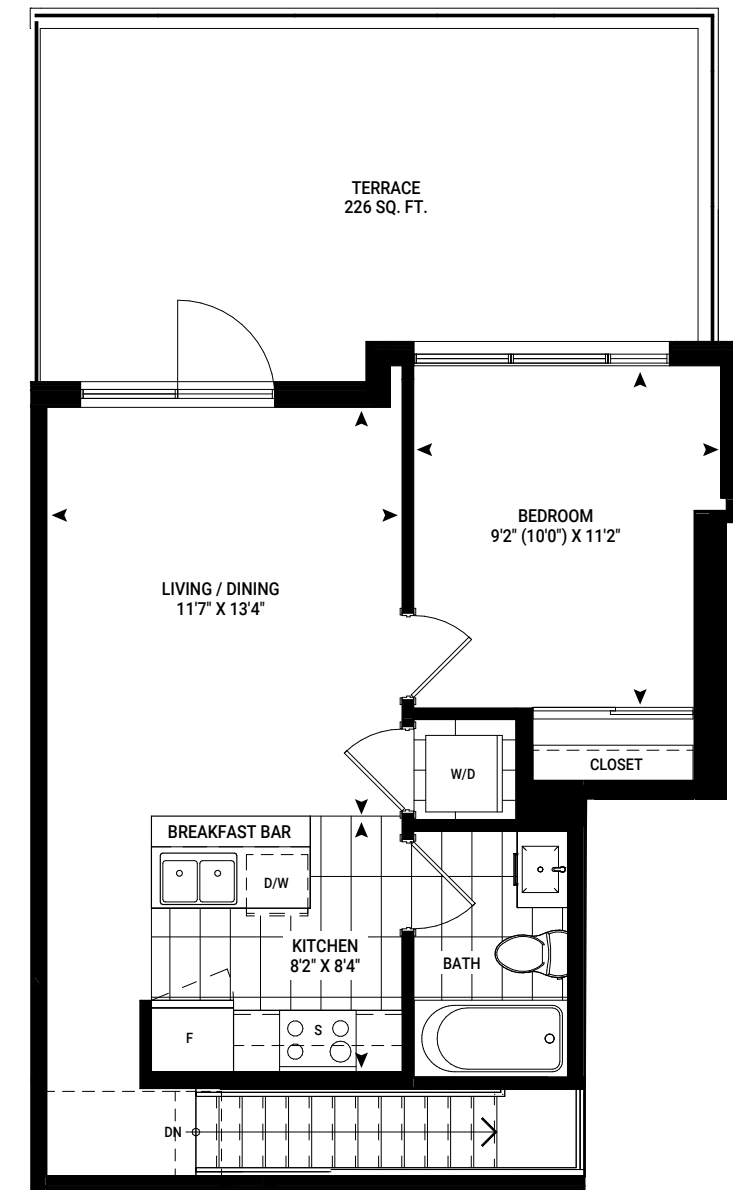

THE LIVE/WORK COLLECTION

Florence

BLOCK 4A (END UNIT) - SUITE 507
1560 SQ FT + BALCONY 249 SQ FT

ENTRY LEVEL 1
END UNIT

LEVEL 2
END UNIT