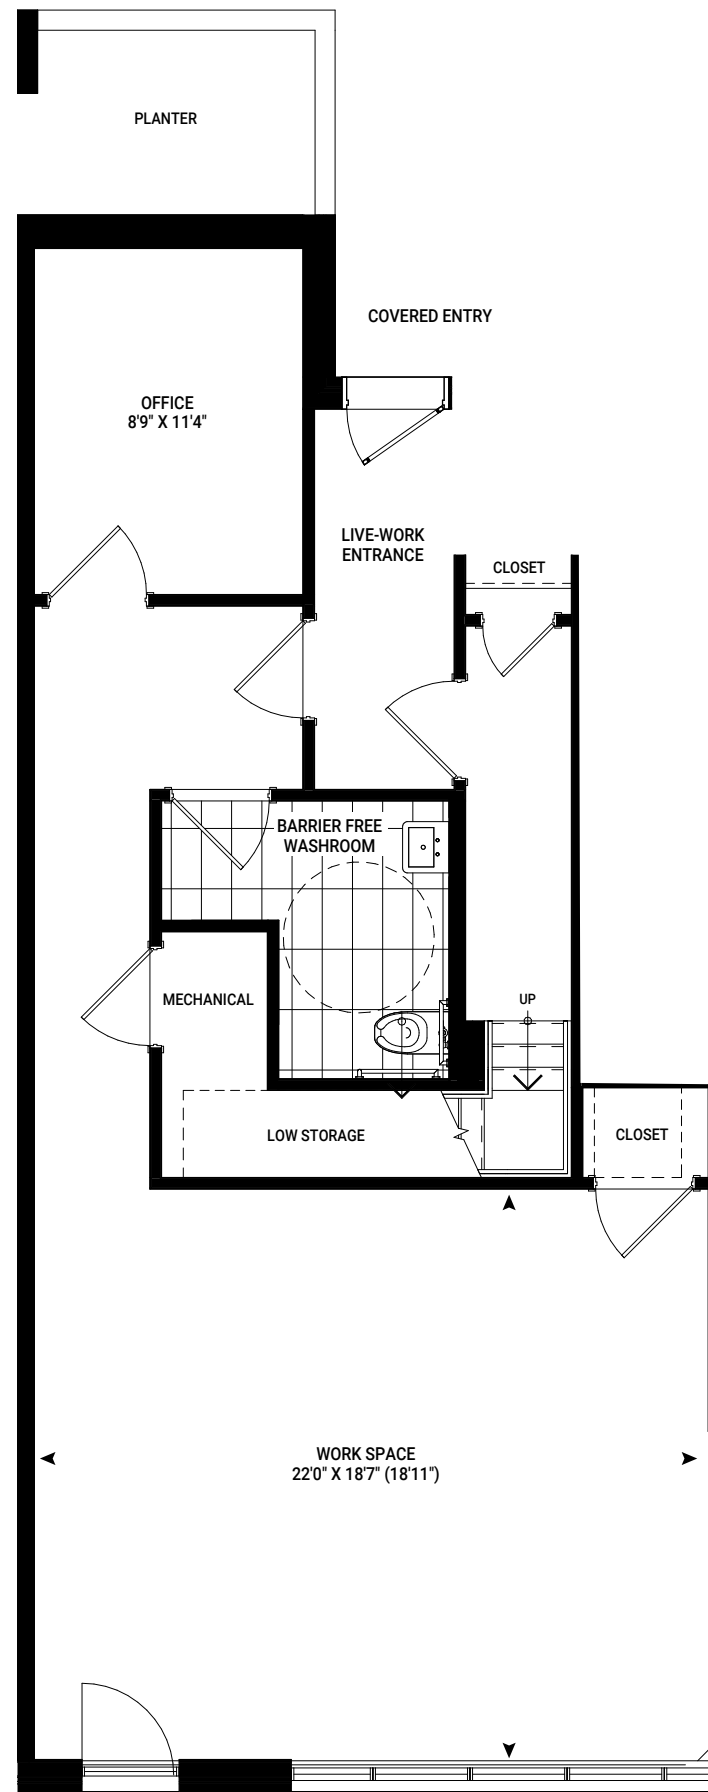

THE LIVE/WORK COLLECTION

Florence

BLOCK 4A (END UNIT) - SUITE 507
1560 SQ FT + BALCONY 249 SQ FT

ENTRY LEVEL 1
END UNIT

LEVEL 2
END UNIT