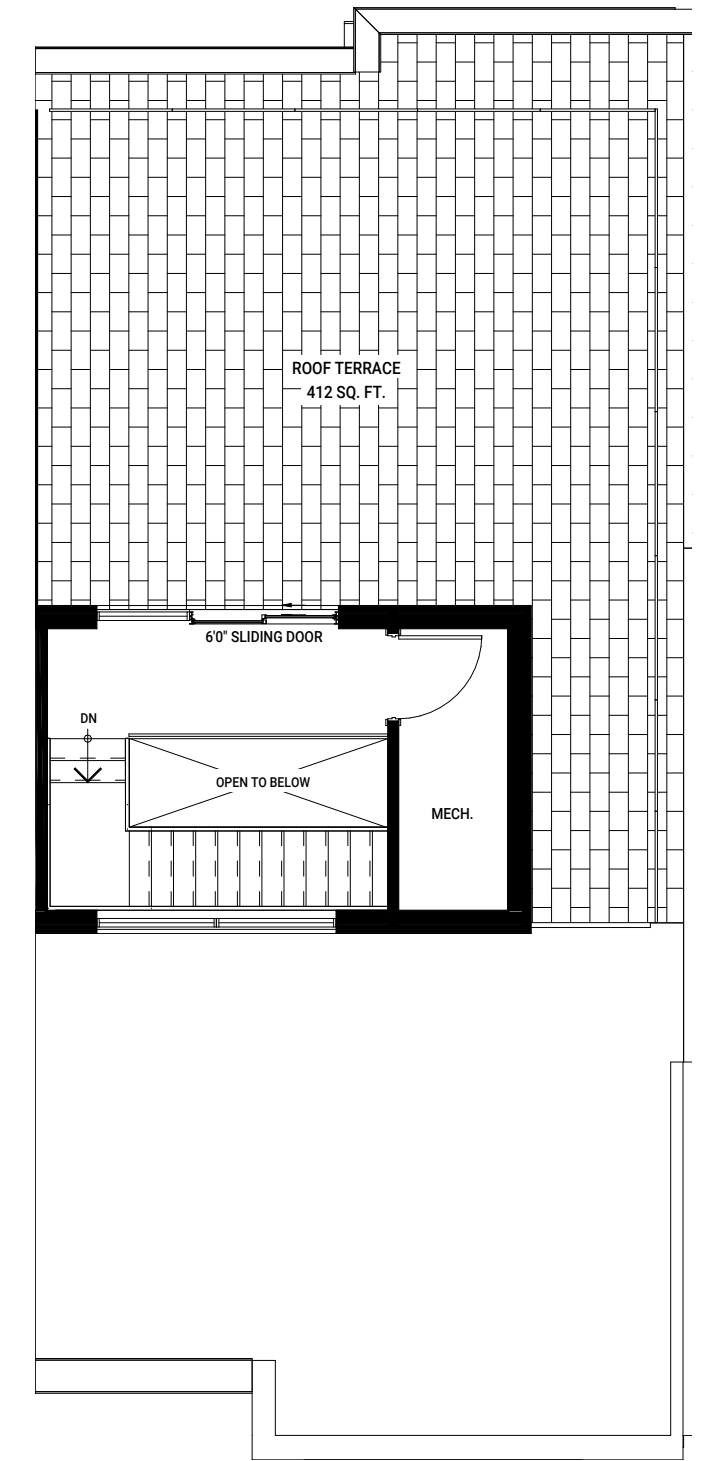

THE LIVE/WORK COLLECTION

Budapest

BLOCK 4B - SUITE 504
1917 SQ FT + ROOFTOP TERRACE 488 SQ FT

Not to Scale. Materials, specifications and floor plans are subject to change without notice. Elevations may vary due to floor plan specifications. Actual usable floor space may vary from the stated floor area. E. & O.E.

Not to Scale. Materials, specifications and floor plans are subject to change without notice. Elevations may vary due to floor plan specifications. Actual usable floor space may vary from the stated floor area. E. & O.E.