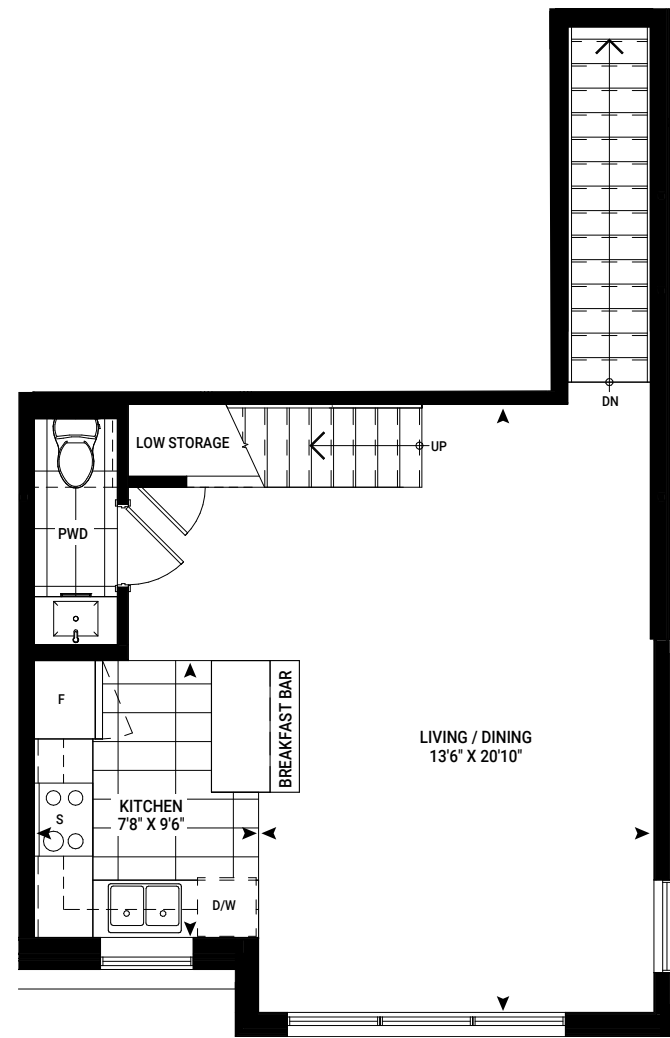

THE LIVE/WORK COLLECTION

Budapest

BLOCK 4B - SUITE 504
1917 SQ FT + ROOFTOP TERRACE 488 SQ FT

Not to Scale. Materials, specifications and floor plans are subject to change without notice. Elevations may vary due to floor plan specifications. Actual usable floor space may vary from the stated floor area. E. & O.E.

Not to Scale. Materials, specifications and floor plans are subject to change without notice. Elevations may vary due to floor plan specifications. Actual usable floor space may vary from the stated floor area. E. & O.E.