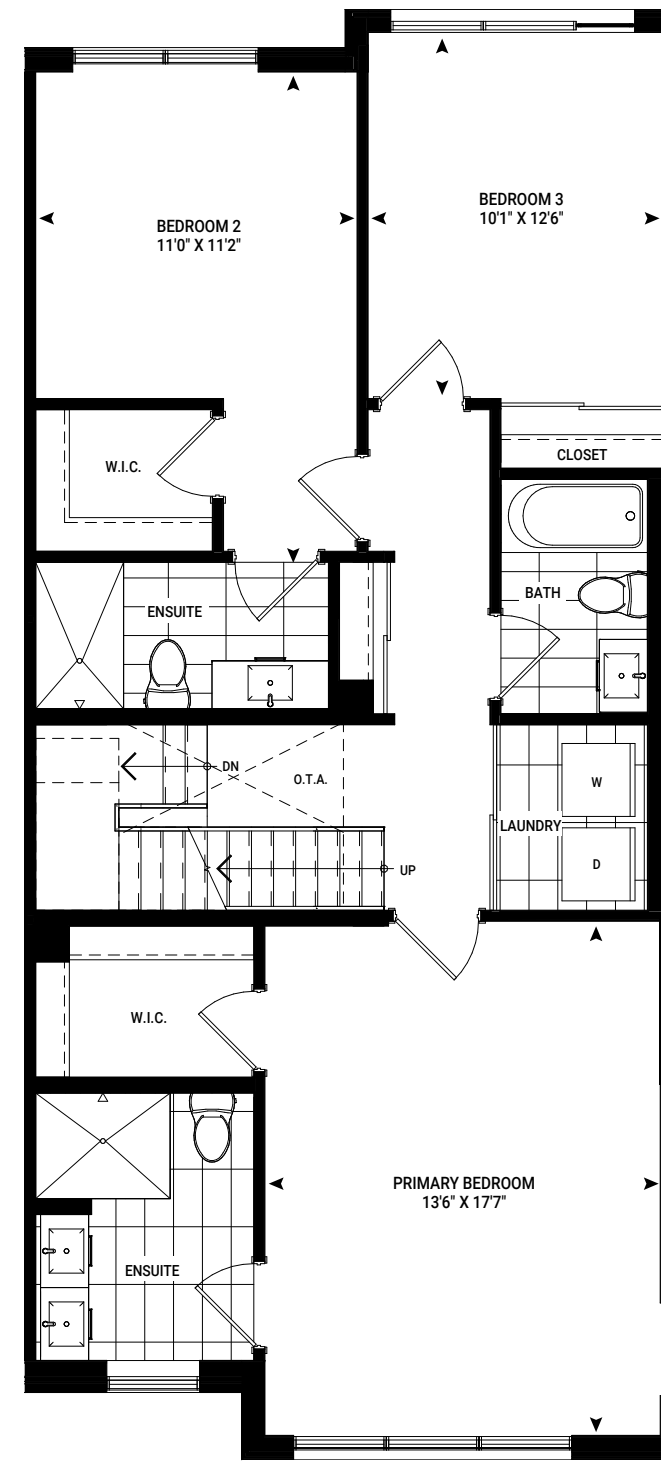

THE LIVE/WORK COLLECTION

Budapest

BLOCK 4B - SUITE 504
1917 SQ FT + ROOFTOP TERRACE 488 SQ FT

Not to Scale. Materials, specifications and floor plans are subject to change without notice. Elevations may vary due to floor plan specifications. Actual usable floor space may vary from the stated floor area. E. & O.E.

Not to Scale. Materials, specifications and floor plans are subject to change without notice. Elevations may vary due to floor plan specifications. Actual usable floor space may vary from the stated floor area. E. & O.E.