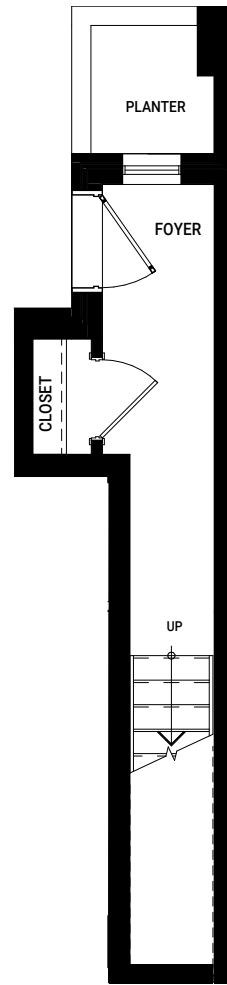

THE LIVE/WORK COLLECTION

Budapest

BLOCK 4B - SUITE 504
1917 SQ FT + ROOFTOP TERRACE 488 SQ FT

Not to Scale. Materials, specifications and floor plans are subject to change without notice. Elevations may vary due to floor plan specifications. Actual usable floor space may vary from the stated floor area. E. & O.E.

Not to Scale. Materials, specifications and floor plans are subject to change without notice. Elevations may vary due to floor plan specifications. Actual usable floor space may vary from the stated floor area. E. & O.E.